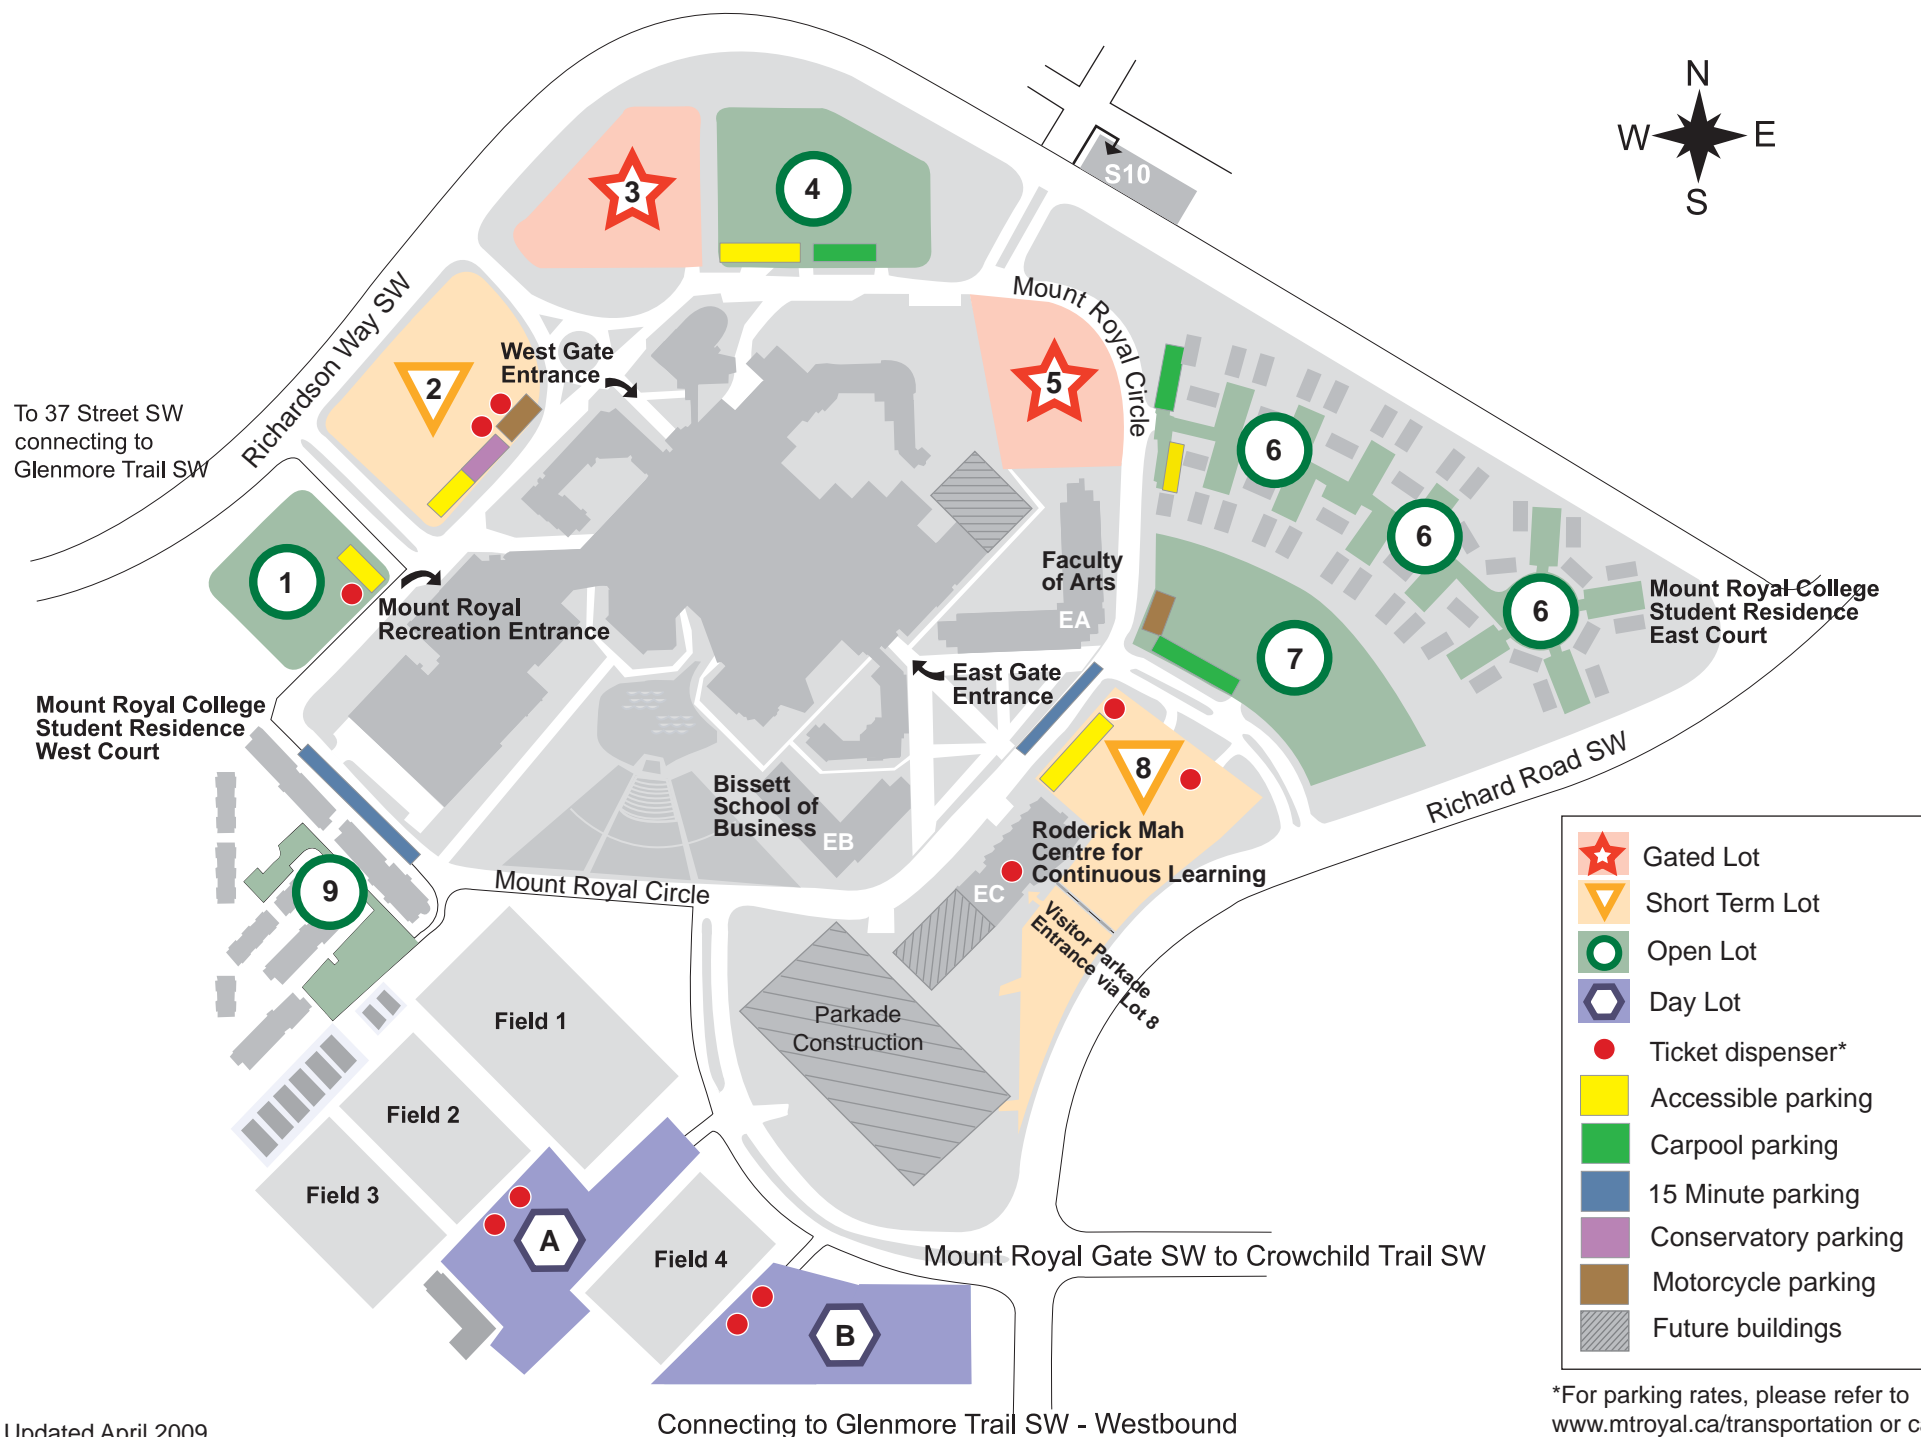

Parking at Mount Royal College 2009-2010

- Gated Lot
- Short Term Lot
- Open Lot
- Day Lot
- Ticket dispenser*
- Accessible parking
- Carpool parking
- 15 Minute parking
- Conservatory parking
- Motorcycle parking
- Future buildings